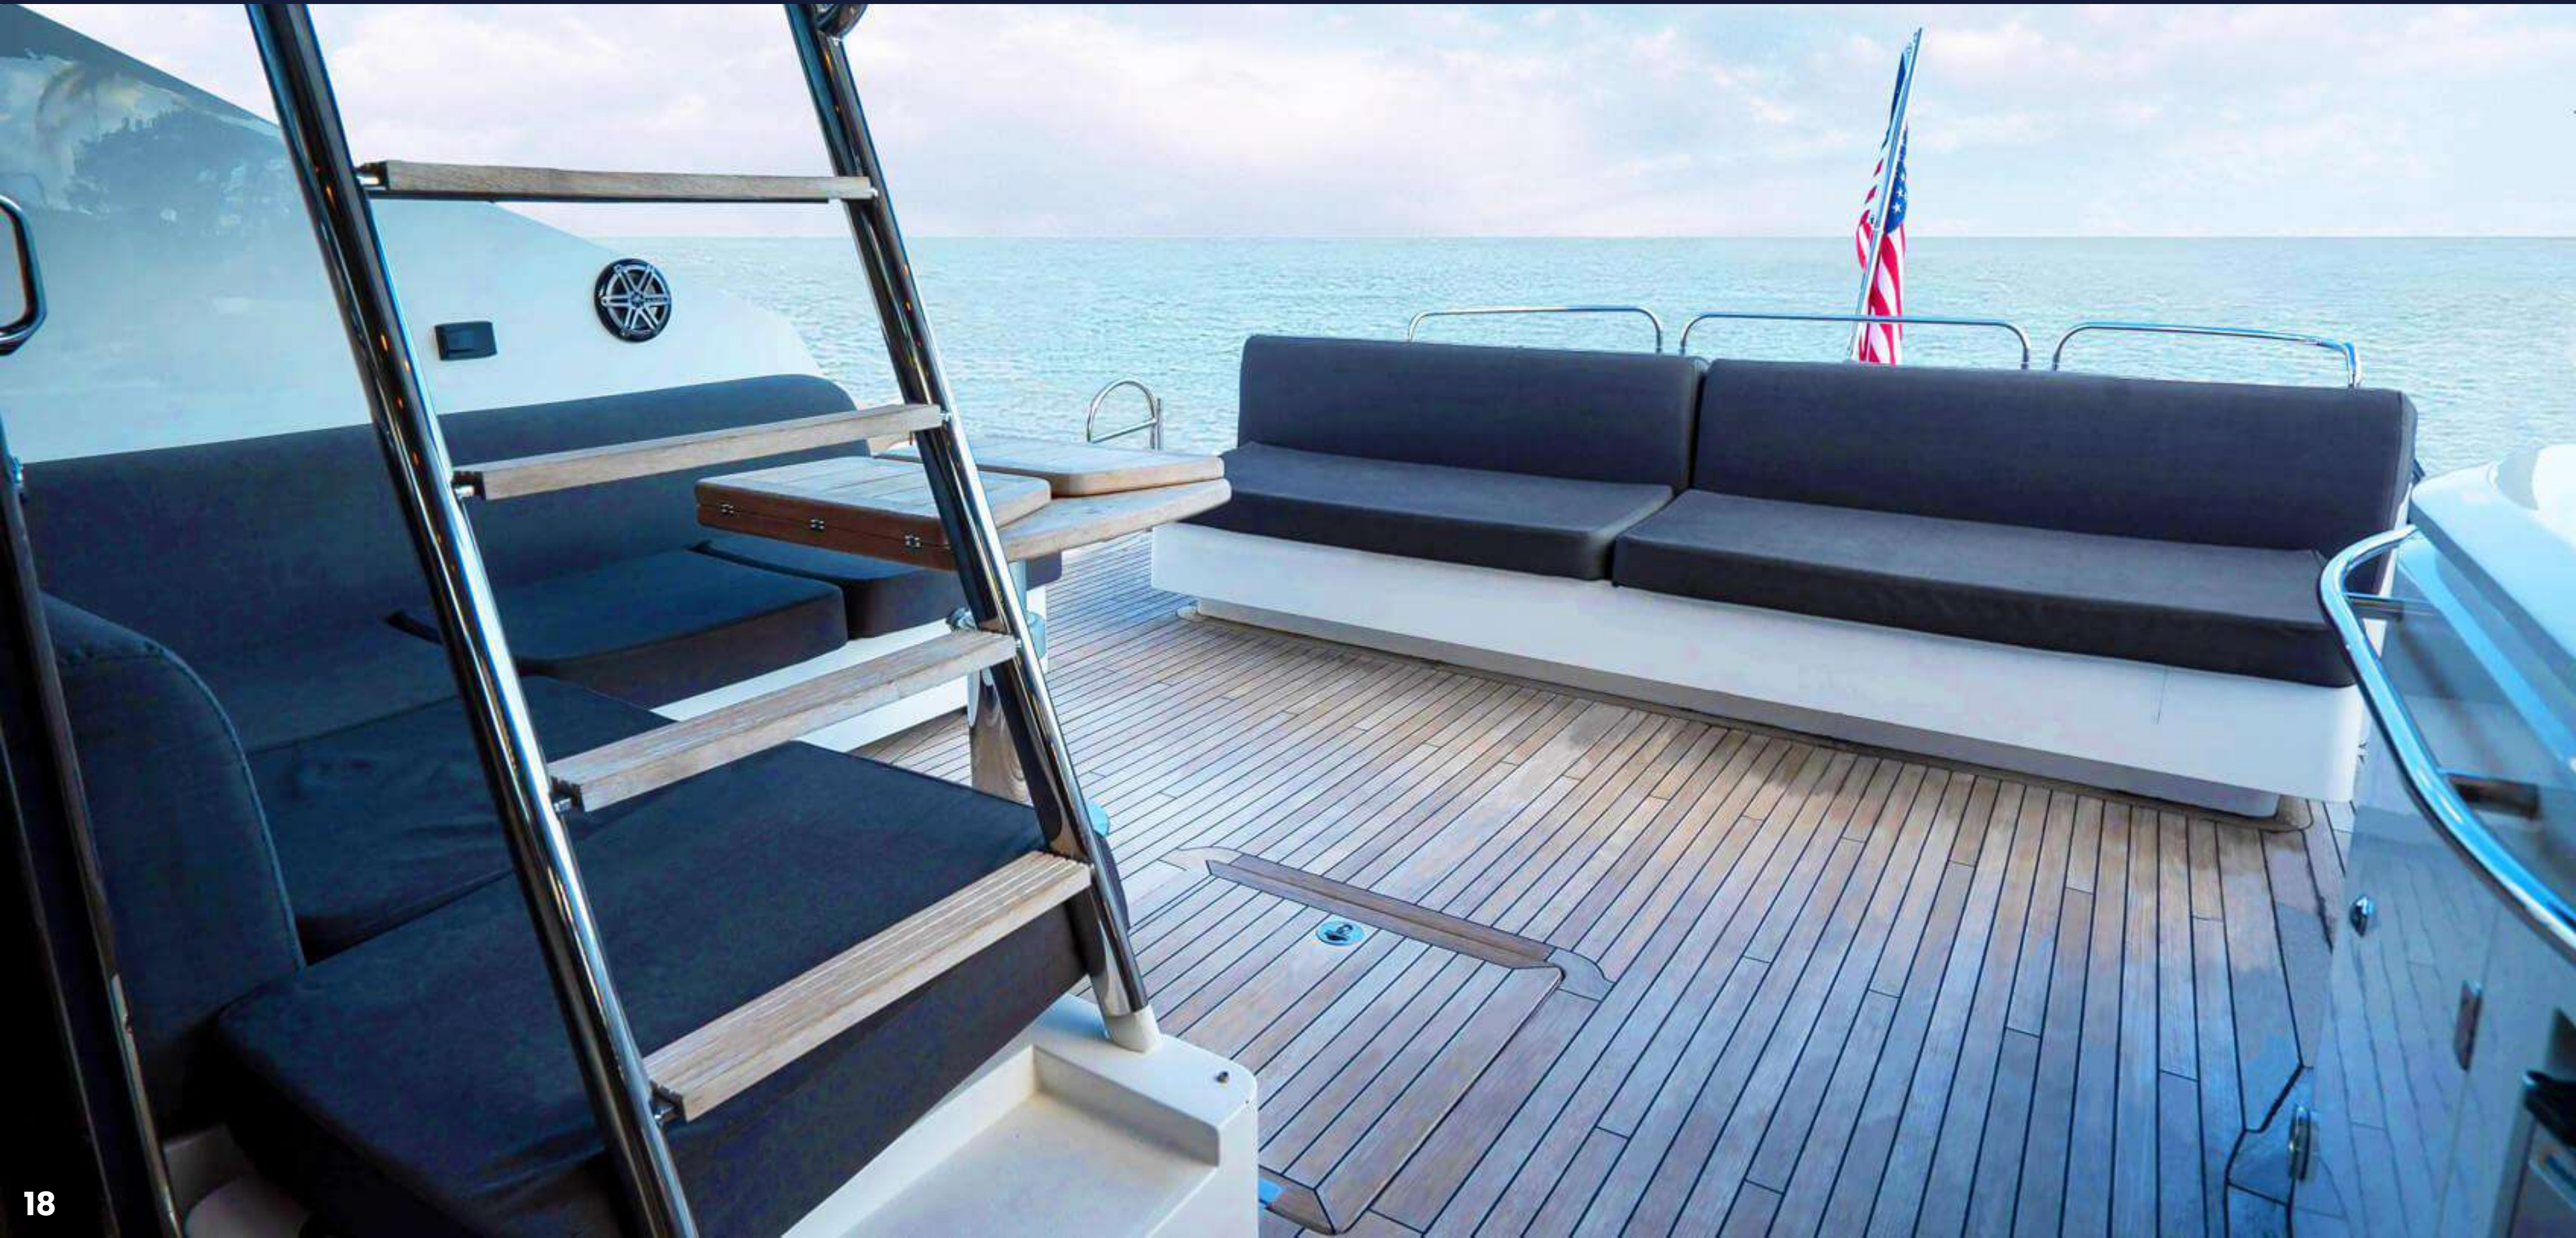

JIMBO – 74' SUNSEEKER 2012 – AFT DECK