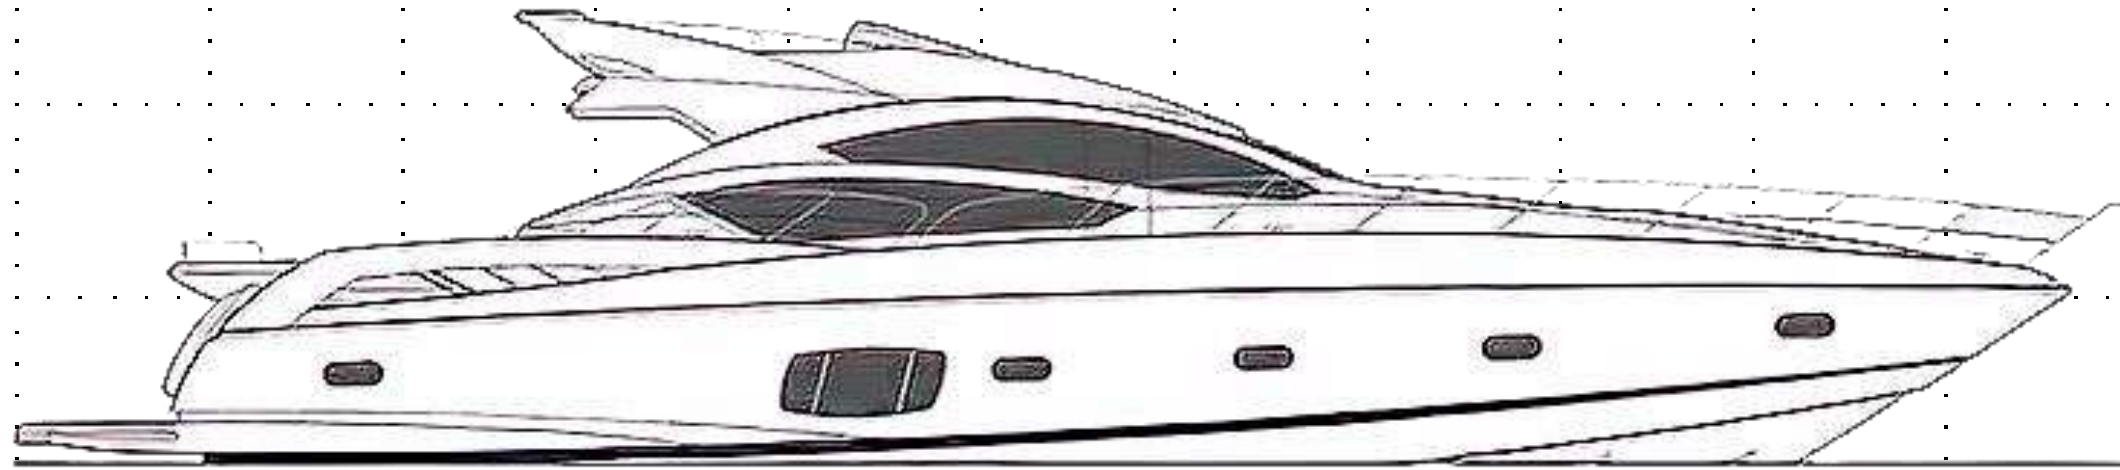

# JIMBO – 74' SUNSEEKER 2012 – PROFILE & UPPER DECK

PROFILE

UPPER DECK