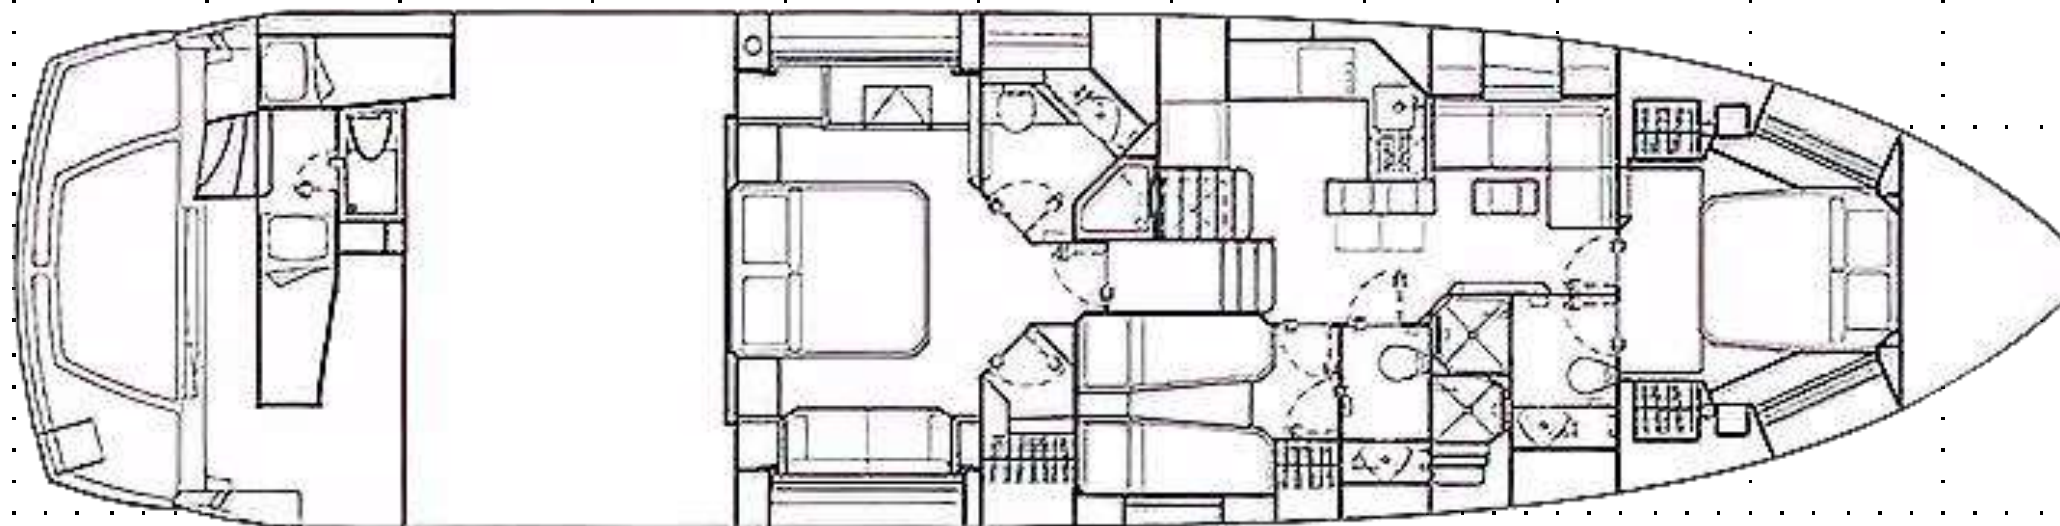

# JIMBO – 74' SUNSEEKER 2012 – PROFILE & UPPER DECK

PROFILE

UPPER DECK

# JIMBO – 74' SUNSEEKER 2012 – MAIN & LOWER DECK

MAIN DECK

LOWER DECK