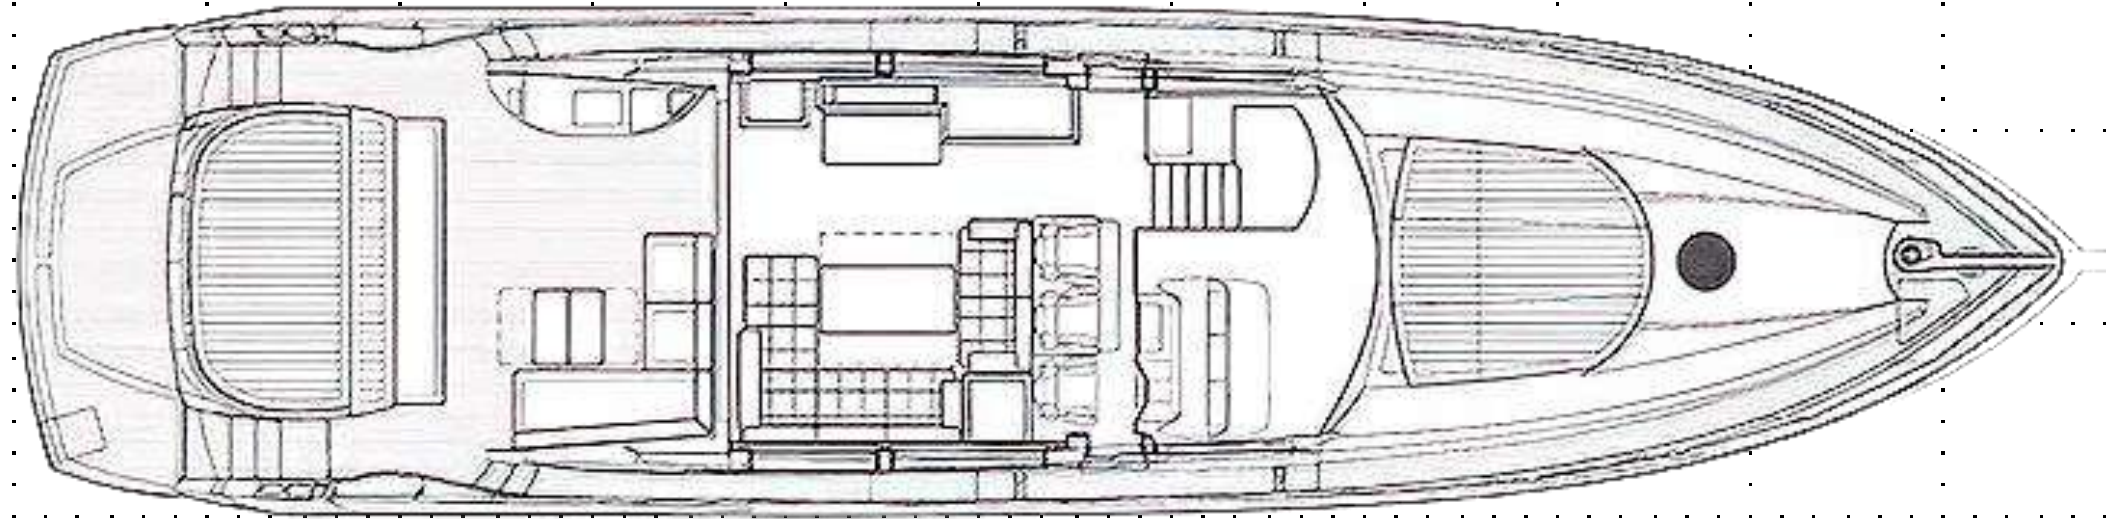

# JIMBO – 74' SUNSEEKER 2012 – PROFILE & UPPER DECK

PROFILE

UPPER DECK

# JIMBO – 74' SUNSEEKER 2012 – MAIN & LOWER DECK

MAIN DECK

LOWER DECK