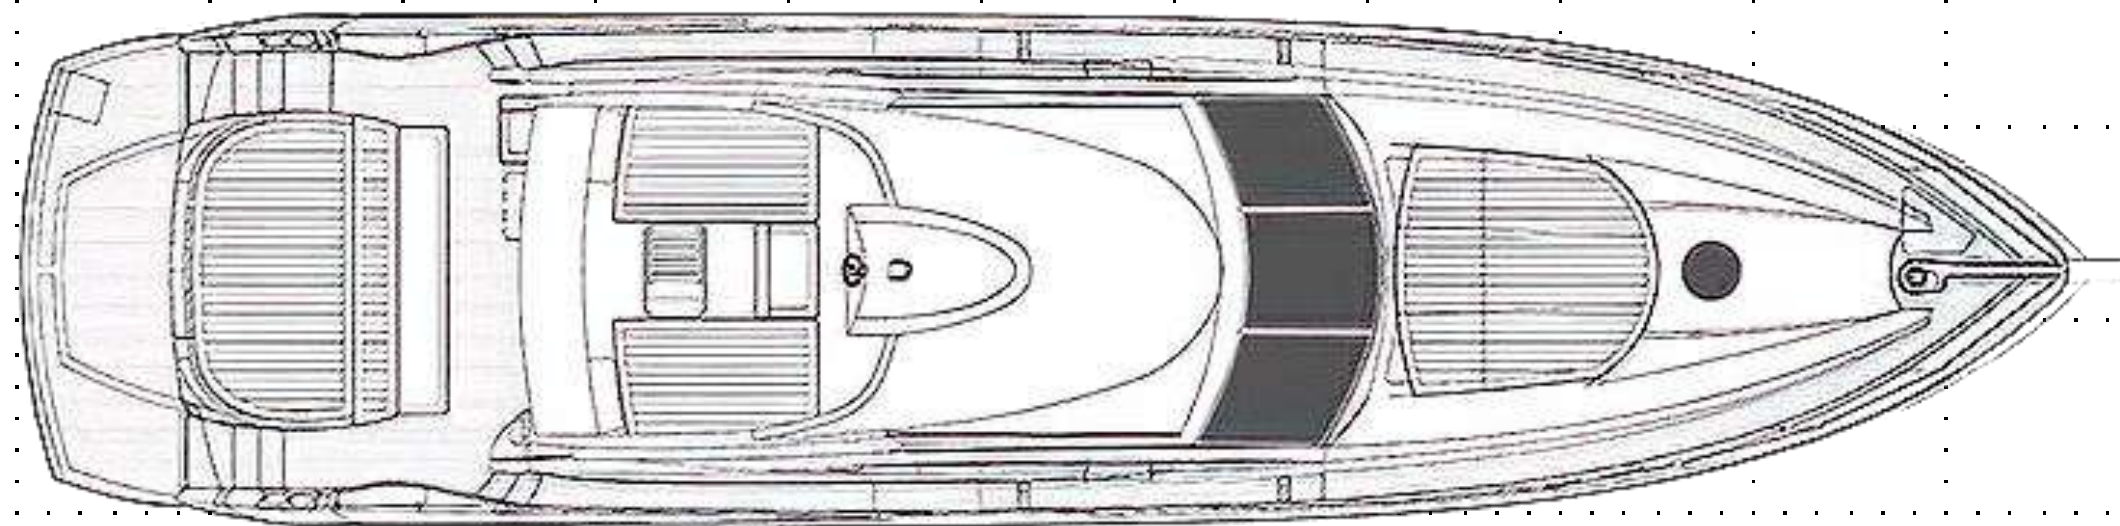

## PREDATOR 2012

74' (22.56 M) | SUNSEEKER | 2012 | UNITED KINGDOM

# JIMBO – 74' SUNSEEKER 2012 – PROFILE & UPPER DECK

PROFILE

UPPER DECK