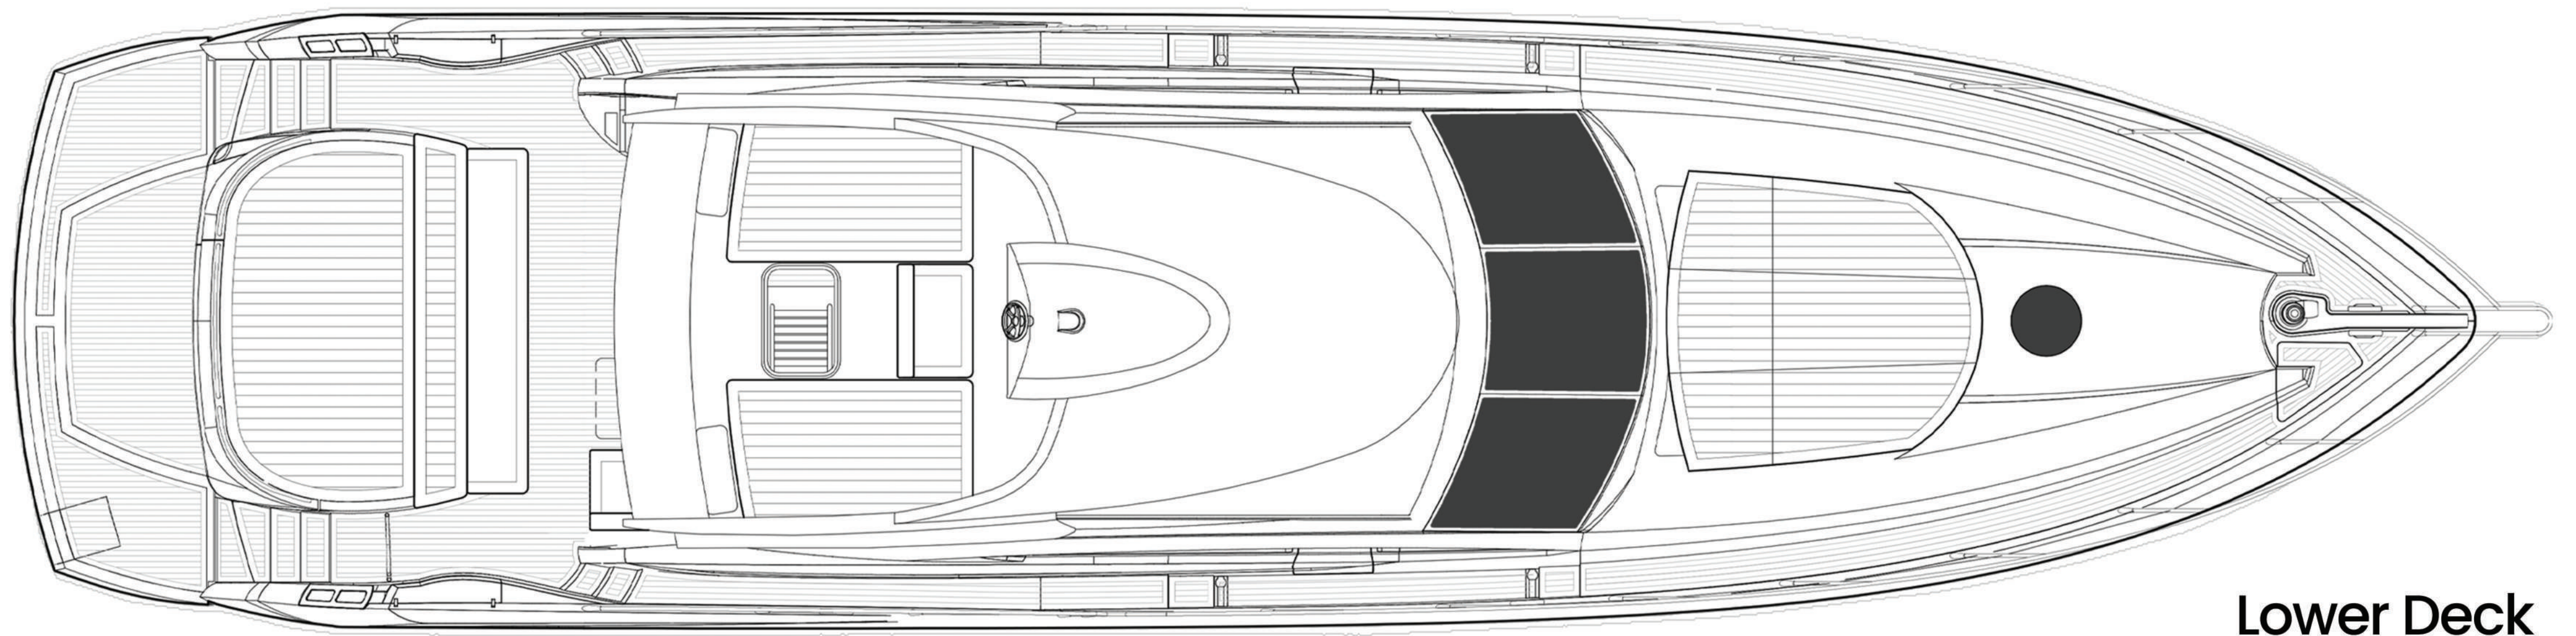

JIMBO - 74' (22.56m) - Sunseeker Predator - 2012

Profile

Lower Deck

Main Deck

Top Deck