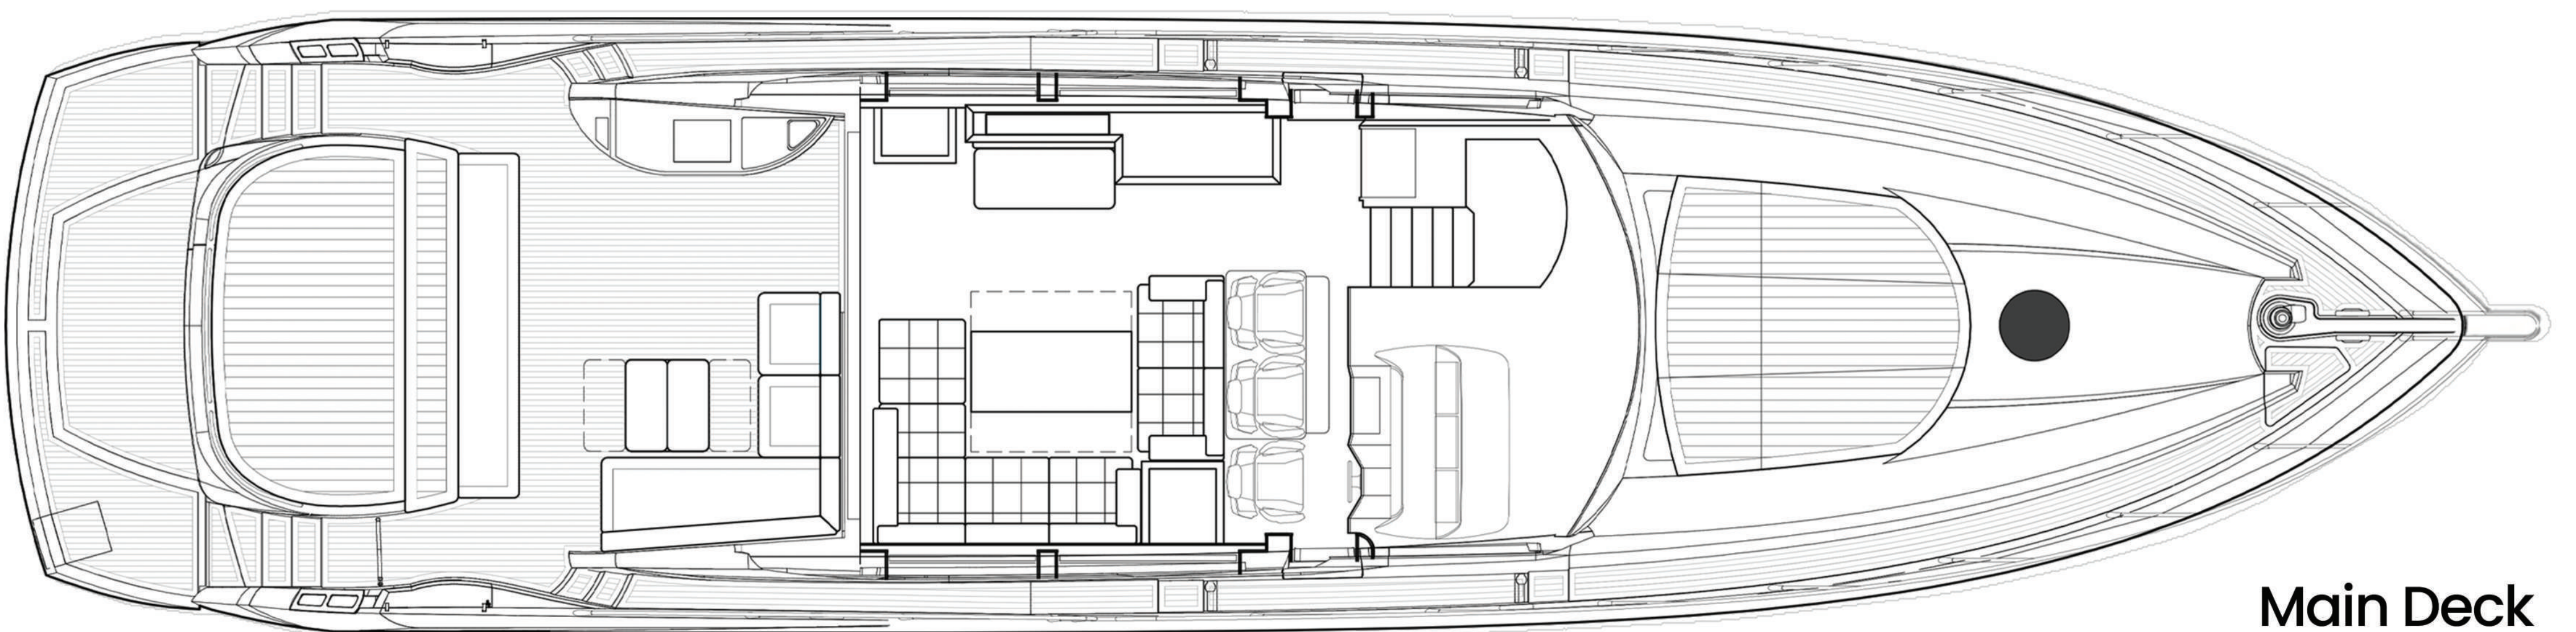

JIMBO - 74' (22.56m) - Sunseeker Predator - 2012

Profile

Lower Deck

Main Deck

Top Deck